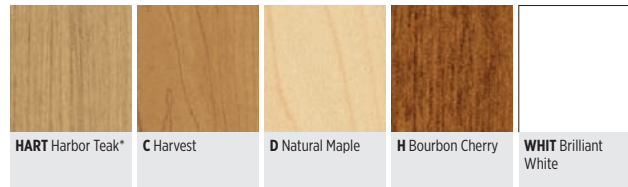

PAINT

STORAGE CUBES

CABINET DOORS

WORKSTATION PANELS

WORKSTATION PANEL FABRIC (ABOUND OR INITIATE)

SEATING FABRICS

** Handles limited to Champagne Metallic paint within the palette.

*** HON Grade IV vinyls are not approved for use on Voi credenza or pedestal cushions.

Zesty Orange & Chocolate

CONTEMPORARY, WARM TONES

Voi COMPONENTS

LAMINATE

EDGE BAND OPTIONS

	Matching Woodgrain	WHIT Brilliant White	LOFT Loft	T3 Muslin	SHDW Shadow
HART Harbor Teak*	●	●		●	
C Harvest	●	●		●	
D Natural Maple	●	●	●	●	
H Bourbon Cherry	●	●		●	
WHIT Brilliant White		●			