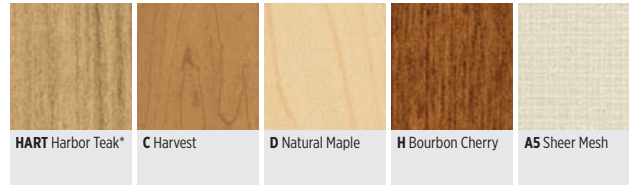

5. Pick your fabrics

The coordinated fabrics in each palette are designed to look great with your Voi desking.

- WORKSTATION PANELS
- LOW CREDENZA SEAT CUSHIONS
- MOBILE CREDENZA SEAT CUSHIONS
- MOBILE PEDESTAL SEAT CUSHIONS
- CHAIRS

Comforting Earth Tones

TRADITIONAL NEUTRALS, WARM TONES

Voi COMPONENTS

LAMINATE

EDGE BAND OPTIONS

	Matching Woodgrain	WHIT Brilliant White	LOFT Loft	T3 Muslin	SHDW Shadow
HART Harbor Teak*	●	●		●	
C Harvest	●	●		●	
D Natural Maple	●	●	●	●	
H Bourbon Cherry	●	●		●	
A5 Sheer Mesh				●	