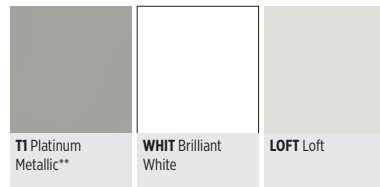

PAINT

STORAGE CUBES

CABINET DOORS

WORKSTATION PANELS