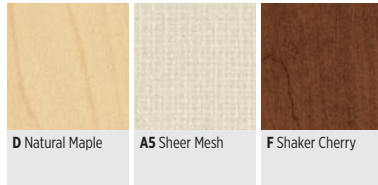

*** HON Grade IV vinyls are not approved for use on Voi credenza or pedestal cushions.

Fresh Citrus

CONTEMPORARY, WARM TONES

Voi COMPONENTS

LAMINATE

EDGE BAND OPTIONS

	Matching Woodgrain	WHIT Brilliant White	LOFT Loft	T3 Muslin	SHDW Shadow
D Natural Maple	●	●	●	●	
A5 Sheer Mesh				●	
F Shaker Cherry	●	●	●	●	●

PAINT

STORAGE CUBES

CABINET DOORS

WORKSTATION PANELS

WORKSTATION PANEL FABRIC (ABOUND OR INITIATE)

SEATING FABRICS

** Handles limited to Champagne Metallic paint within the palette.

*** HON Grade IV vinyls are not approved for use on Voi credenza or pedestal cushions.