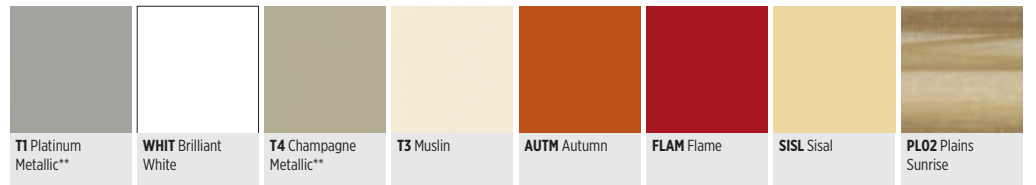

PAINT

STORAGE CUBES

CABINET DOORS

WORKSTATION PANELS