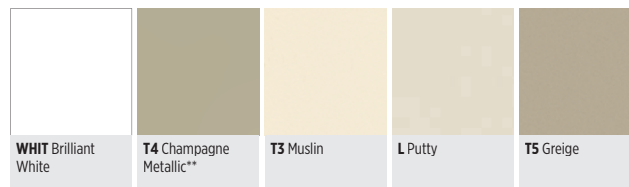

PAINT

STORAGE CUBES

CABINET DOORS

WORKSTATION PANELS