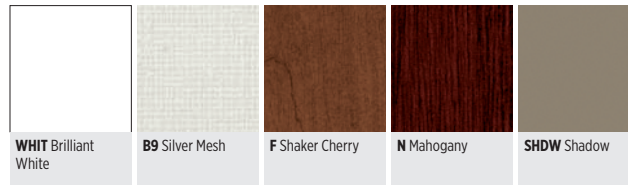

Spa Blues

CONTEMPORARY, COOL TONES

Voi COMPONENTS

LAMINATE

EDGE BAND OPTIONS

	Matching Woodgrain	WHIT Brilliant White	LOFT Loft	T3 Muslin	SHDW Shadow
WHIT Brilliant White		●			
B9 Silver Mesh			●		
Z Columbian Walnut	●	●	●		

Classic Neutrals

TRADITIONAL NEUTRALS, COOL TONES

Voi COMPONENTS

LAMINATE

EDGE BAND OPTIONS

	Matching Woodgrain	WHIT Brilliant White	LOFT Loft	T3 Muslin	SHDW Shadow
WHIT Brilliant White		●			
B9 Silver Mesh			●		
F Shaker Cherry	●	●	●	●	●
N Mahogany	●		●		●
SHDW Shadow					●