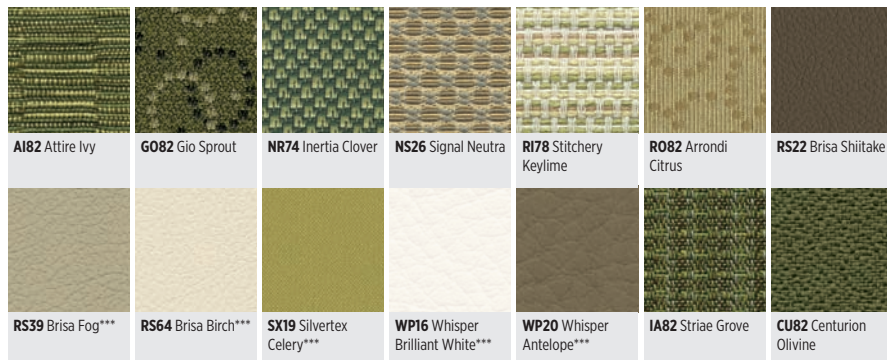

PAINT

STORAGE CUBES

CABINET DOORS

WORKSTATION PANELS

WORKSTATION PANEL FABRIC (ABOUND OR INITIATE)

SEATING FABRICS

** Handles limited to Champagne Metallic paint within the palette.

*** HON Grade IV vinyls are not approved for use on Voi credenza or pedestal cushions.

Spa Blues

CONTEMPORARY, COOL TONES

Voi COMPONENTS

LAMINATE

EDGE BAND OPTIONS

	Matching Woodgrain	WHIT Brilliant White	LOFT Loft	T3 Muslin	SHDW Shadow
WHIT Brilliant White		●			
B9 Silver Mesh			●		
Z Columbian Walnut	●	●	●		