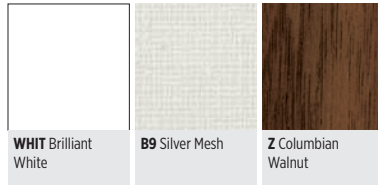

*** HON Grade IV vinyls are not approved for use on Voi credenza or pedestal cushions.

Fresh Citrus

CONTEMPORARY, WARM TONES

Voi COMPONENTS

LAMINATE

EDGE BAND OPTIONS

	Matching Woodgrain	WHIT Brilliant White	LOFT Loft	T3 Muslin	SHDW Shadow
D Natural Maple	●	●	●	●	
A5 Sheer Mesh				●	
F Shaker Cherry	●	●	●	●	●

PAINT

STORAGE CUBES

CABINET DOORS

WORKSTATION PANELS

WORKSTATION PANEL FABRIC (ABOUND OR INITIATE)

SEATING FABRICS

** Handles limited to Champagne Metallic paint within the palette.

*** HON Grade IV vinyls are not approved for use on Voi credenza or pedestal cushions.

Spa Blues

CONTEMPORARY, COOL TONES

Voi COMPONENTS

LAMINATE

EDGE BAND OPTIONS

	Matching Woodgrain	WHIT Brilliant White	LOFT Loft	T3 Muslin	SHDW Shadow
WHIT Brilliant White		●			
B9 Silver Mesh			●		
Z Columbian Walnut	●	●	●		