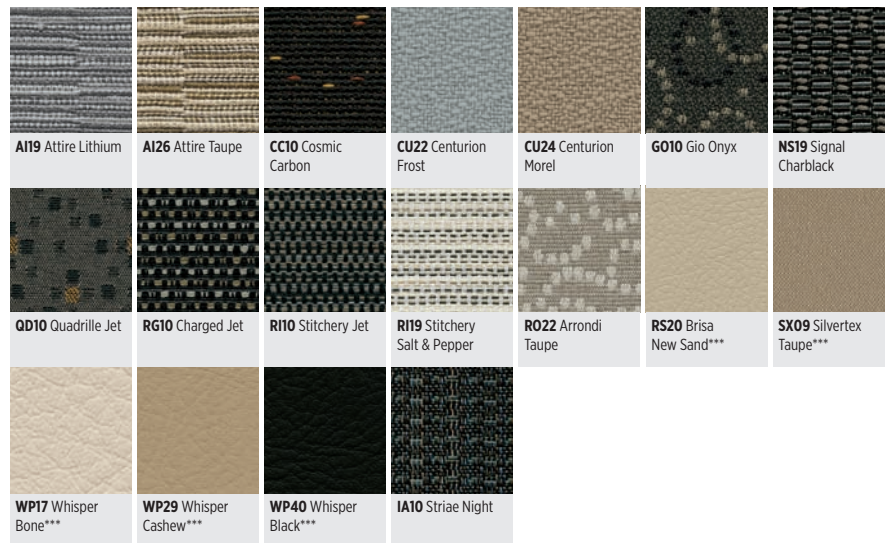

Classic Neutrals

TRADITIONAL NEUTRALS, COOL TONES

Voi COMPONENTS

LAMINATE

EDGE BAND OPTIONS

	Matching Woodgrain	WHIT Brilliant White	LOFT Loft	T3 Muslin	SHDW Shadow
WHIT Brilliant White		●			
B9 Silver Mesh			●		
F Shaker Cherry	●	●	●	●	●
N Mahogany	●		●		●
SHDW Shadow					●

PAINT

STORAGE CUBES

CABINET DOORS

WORKSTATION PANELS

WORKSTATION PANEL FABRIC (ABOUND OR INITIATE)

SEATING FABRICS

** Handles limited to Champagne Metallic paint within the palette.

*** HON Grade IV vinyls are not approved for use on Voi credenza or pedestal cushions.

Zesty Orange & Chocolate

CONTEMPORARY, WARM TONES

Voi COMPONENTS

LAMINATE

EDGE BAND OPTIONS

	Matching Woodgrain	WHIT Brilliant White	LOFT Loft	T3 Muslin	SHDW Shadow
HART Harbor Teak*	●	●		●	
C Harvest	●	●		●	
D Natural Maple	●	●	●	●	
H Bourbon Cherry	●	●		●	
WHIT Brilliant White		●			